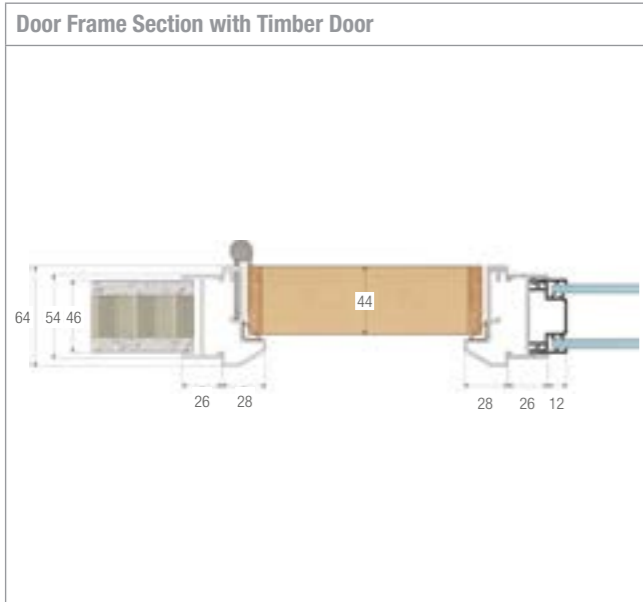

Sektor 50 Excel

Door Frame Section with Timber Door

135° Corner

All measurements are in mm.

www.sektorinteriors.com

Showrooms

Sektor Showrooms

To see how Sektor looks when installed, visit one of the three Sektor showrooms located in the Glasgow, Heathrow and Southampton branches of CCF. The Sektor experts at these branches will be able to talk through the options and answer technical questions.