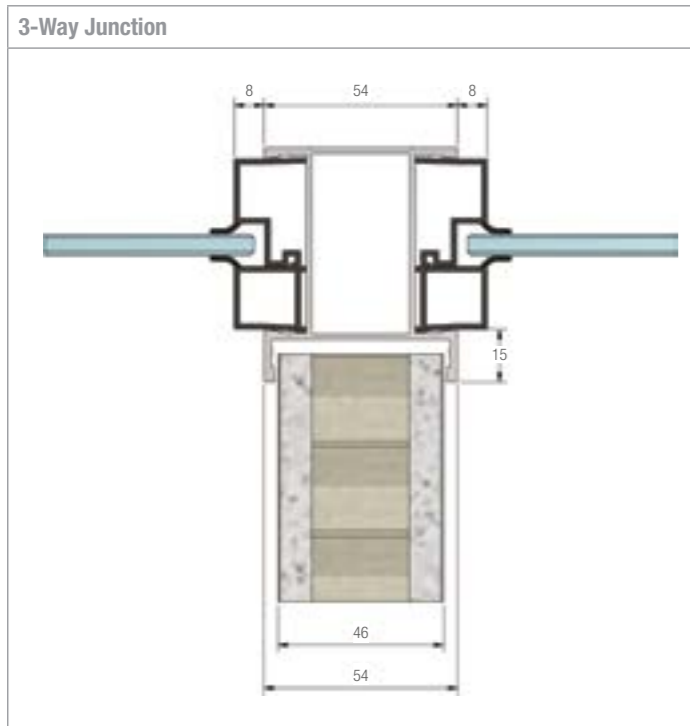

Sektor 50 Excel

Door Frame Section with Timber Door

135° Corner

All measurements are in mm.

www.sektorinteriors.com

Showrooms

Sektor Showrooms

To see how Sektor looks when installed, visit one of the three Sektor showrooms located in the Glasgow, Heathrow and Southampton branches of CCF. The Sektor experts at these branches will be able to talk through the options and answer technical questions.