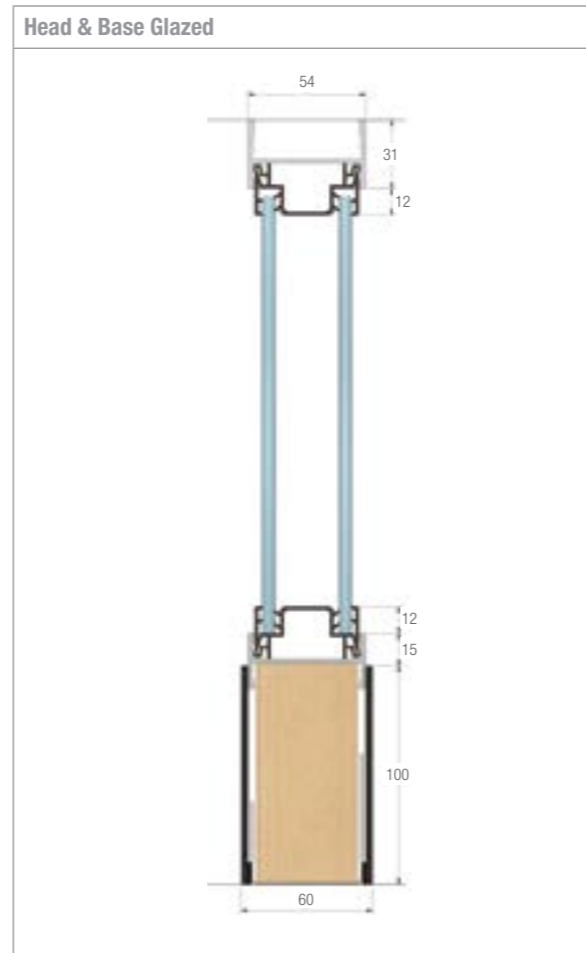

Sektor 50 Excel