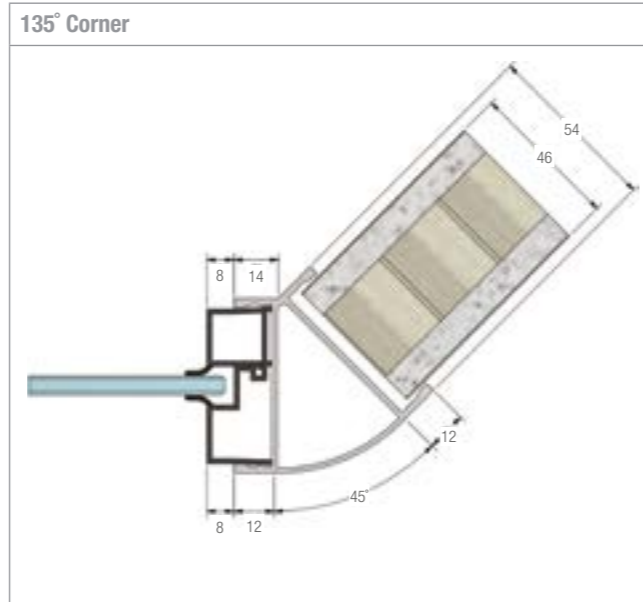

Sektor 50 Excel

Door Frame Section with Timber Door

135° Corner

All measurements are in mm.

www.sektorinteriors.com

Showrooms

Sektor Showrooms

To see how Sektor looks when installed, visit one of the three Sektor showrooms located in the Glasgow, Heathrow and Southampton branches of CCF. The Sektor experts at these branches will be able to talk through the options and answer technical questions.